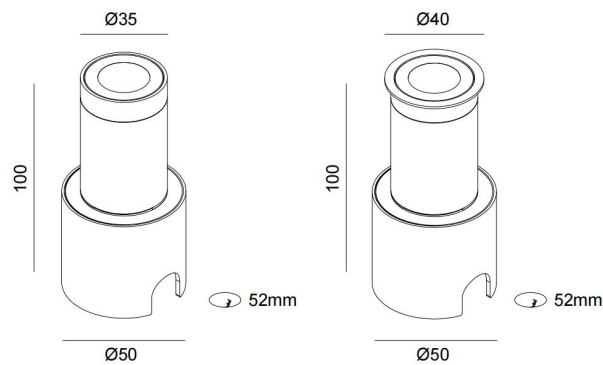

**BS3070**

**3Watt 24V IP67 Embeded Up light**

**Description**

24V constant voltage dimming;  
Ultra low UGR;  
Interchangeable SUS316 slim trim or trimless bezels;  
Honeycomb louvers;

**Finish**

Black/White

**Material**

Aluminium

**TECHNICAL CHARACTERISTICS**

**Light source**

Light source: Lumileds LUXEON 5050  
Output (W): 120mA 24V  
Total power consumption (W): 2.88Watt  
Color temperature:2700K/3000K/4000K  
CRI: 90  
Photobiological risk: RG1  
Real Lumen: 230  
Qty Leds: 1  
Lm/Real W: 80  
Life Time: 50.000h L90B20  
MacAdam steps: 3  
UGR:<9

**GEAR**

This product is supplied without gear.  
Suitable for use with 24V  
non-dim/phase-cut/  
o-10V/Dali power supply.

**Luminaire**

IP67 for outdoor purpose  
crossing: No  
Warranty: 5 Years

The photograph may not match the reference exactly. Please read the product description to identify the finish.